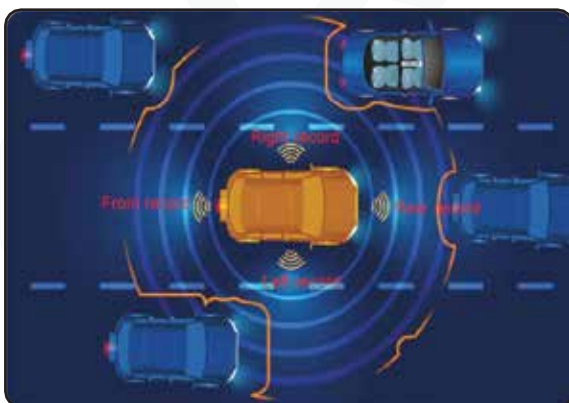

MAKE IN INDIA

Specifications

Model No.	SDC-03
Screen Size	10.26 inch touch screen
Display Resolution	1600*600P
Operation System	Android 8.1 with RAM 2G+ROM 32G
Max SD Card	512G with Class 10
GPS Position	External GPS Antenna
4 cams Record	Supports and view angle is 140 degree in 4 cams
camera Lens	Image 2053 image sensor, 4G lens, Aperture F2.0
Video Resolution	1280*720p@25fps for 4 cams
Video Format	TS H.264
Photo Format	JPEG
WIFI	802.11ac/b/g/n 2.4G & 5G
Bluetooth	Support can make the call or play the music on your phone after pair
Remote Monitor	Support via the app Car Assist
Network Connectivity	2G, 3G, 4G-LTE
G-Sensor	Support with the 3-axis sensor
Loop Recording	Support
FM Transmitter	Support
Microphone	Built Into the Dash Camera
Loud Speaker	Built-in high-fidelity mono 8Ω 2W speaker
Serial Communication	Support 3 ways RS232 port
IO Interface	Support four-way IO input (turn left, turn right, brake, reverse) + SOS alarm
Reset Key	Built Into
Power Supply	Fit 9-36V wide power
Working Temperature	-20°C ~ +70°C
Storage Temperature	-30°C ~ +80°C

CMSV6 platform for the fleet management It also can fit the cmsv6 platform for the vehicle fleet management, for the truck or bus etc		With Car Assist APP It is used to monitor the vehicle on the phone, only on phone, it could not for the fleet management.	
Video Capture	Support	Video Capture	Support
Photo Capture	Support	Photo Capture	Support
Two Ways Communication	Support	Two Ways Communication	Support
Live Streaming	Support	Live Streaming	Support
Check Video in SD Card	Support	Check Video in SD Card	Support
GPS Tracking Check	Support	GPS Tracking Check	Support
Playback Video in SD Card	Support	Playback Video in SD Card	Support
Geo Fence Function	Support		
Modify the Time Zone	Support		
Event Video to Server	Support		